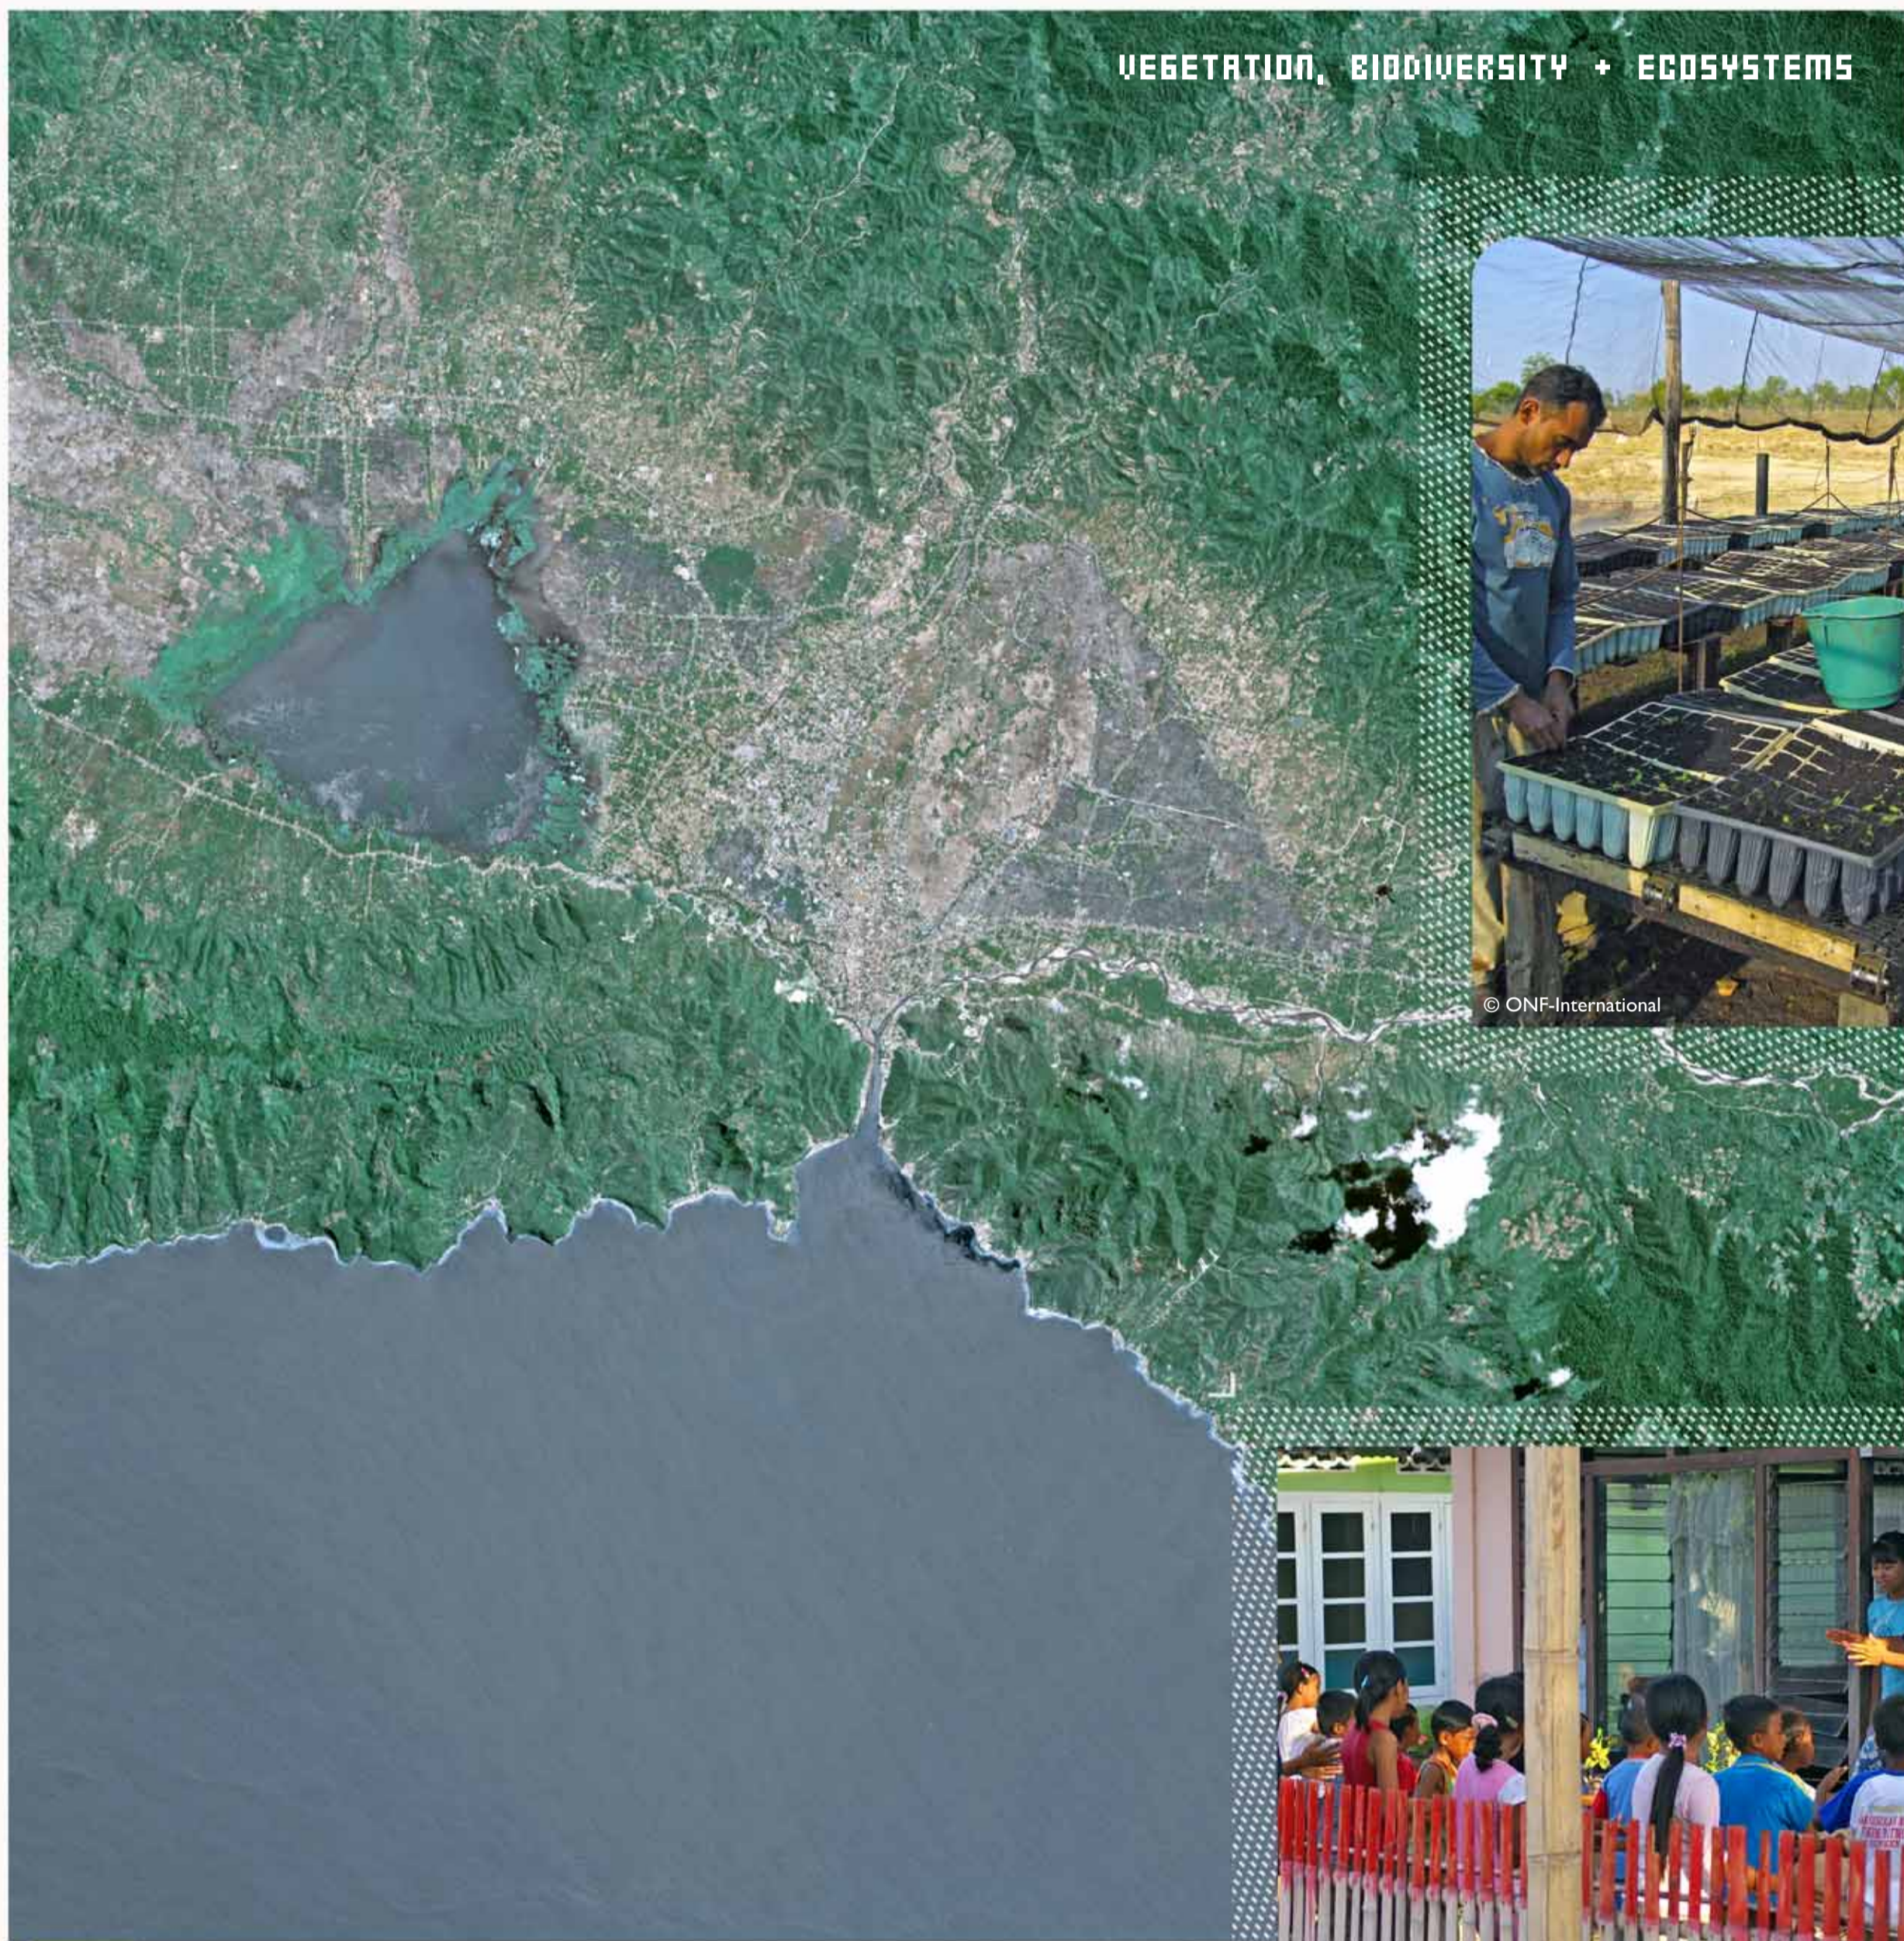

PLANET ACTION
Spot the impacts, engage in action

Forest Land Use

ONF INTERNATIONAL, INDONESIA

Earth Observation and GIS communities fighting the climate crisis

SPOT5, Indonesia - 2007

Why

Indonesia has the third largest tropical forest in the world but is also the fastest deforested one. The high pressure on forested lands send a big amount of CO2 emissions and influence Climate Change.

What for

- Build the capacity of local authorities on forest resources management and monitoring.
- Enhance REDD related knowledge and capacity of Indonesian parties.

Results

- KPH Poigar REDD project is actually under development and aims to preserve 35.000 ha of forest with a strong involvement of local communities.

Where

Indonesia: North Sulawesi

Who

Team

- Green Synergie
- Department of forest
- Department of provincial planning
- Local office of National Ministry of Forestry
- University of Manado

Planet Action is a non-profit initiative launched by Spot Image and joined by participating partners.