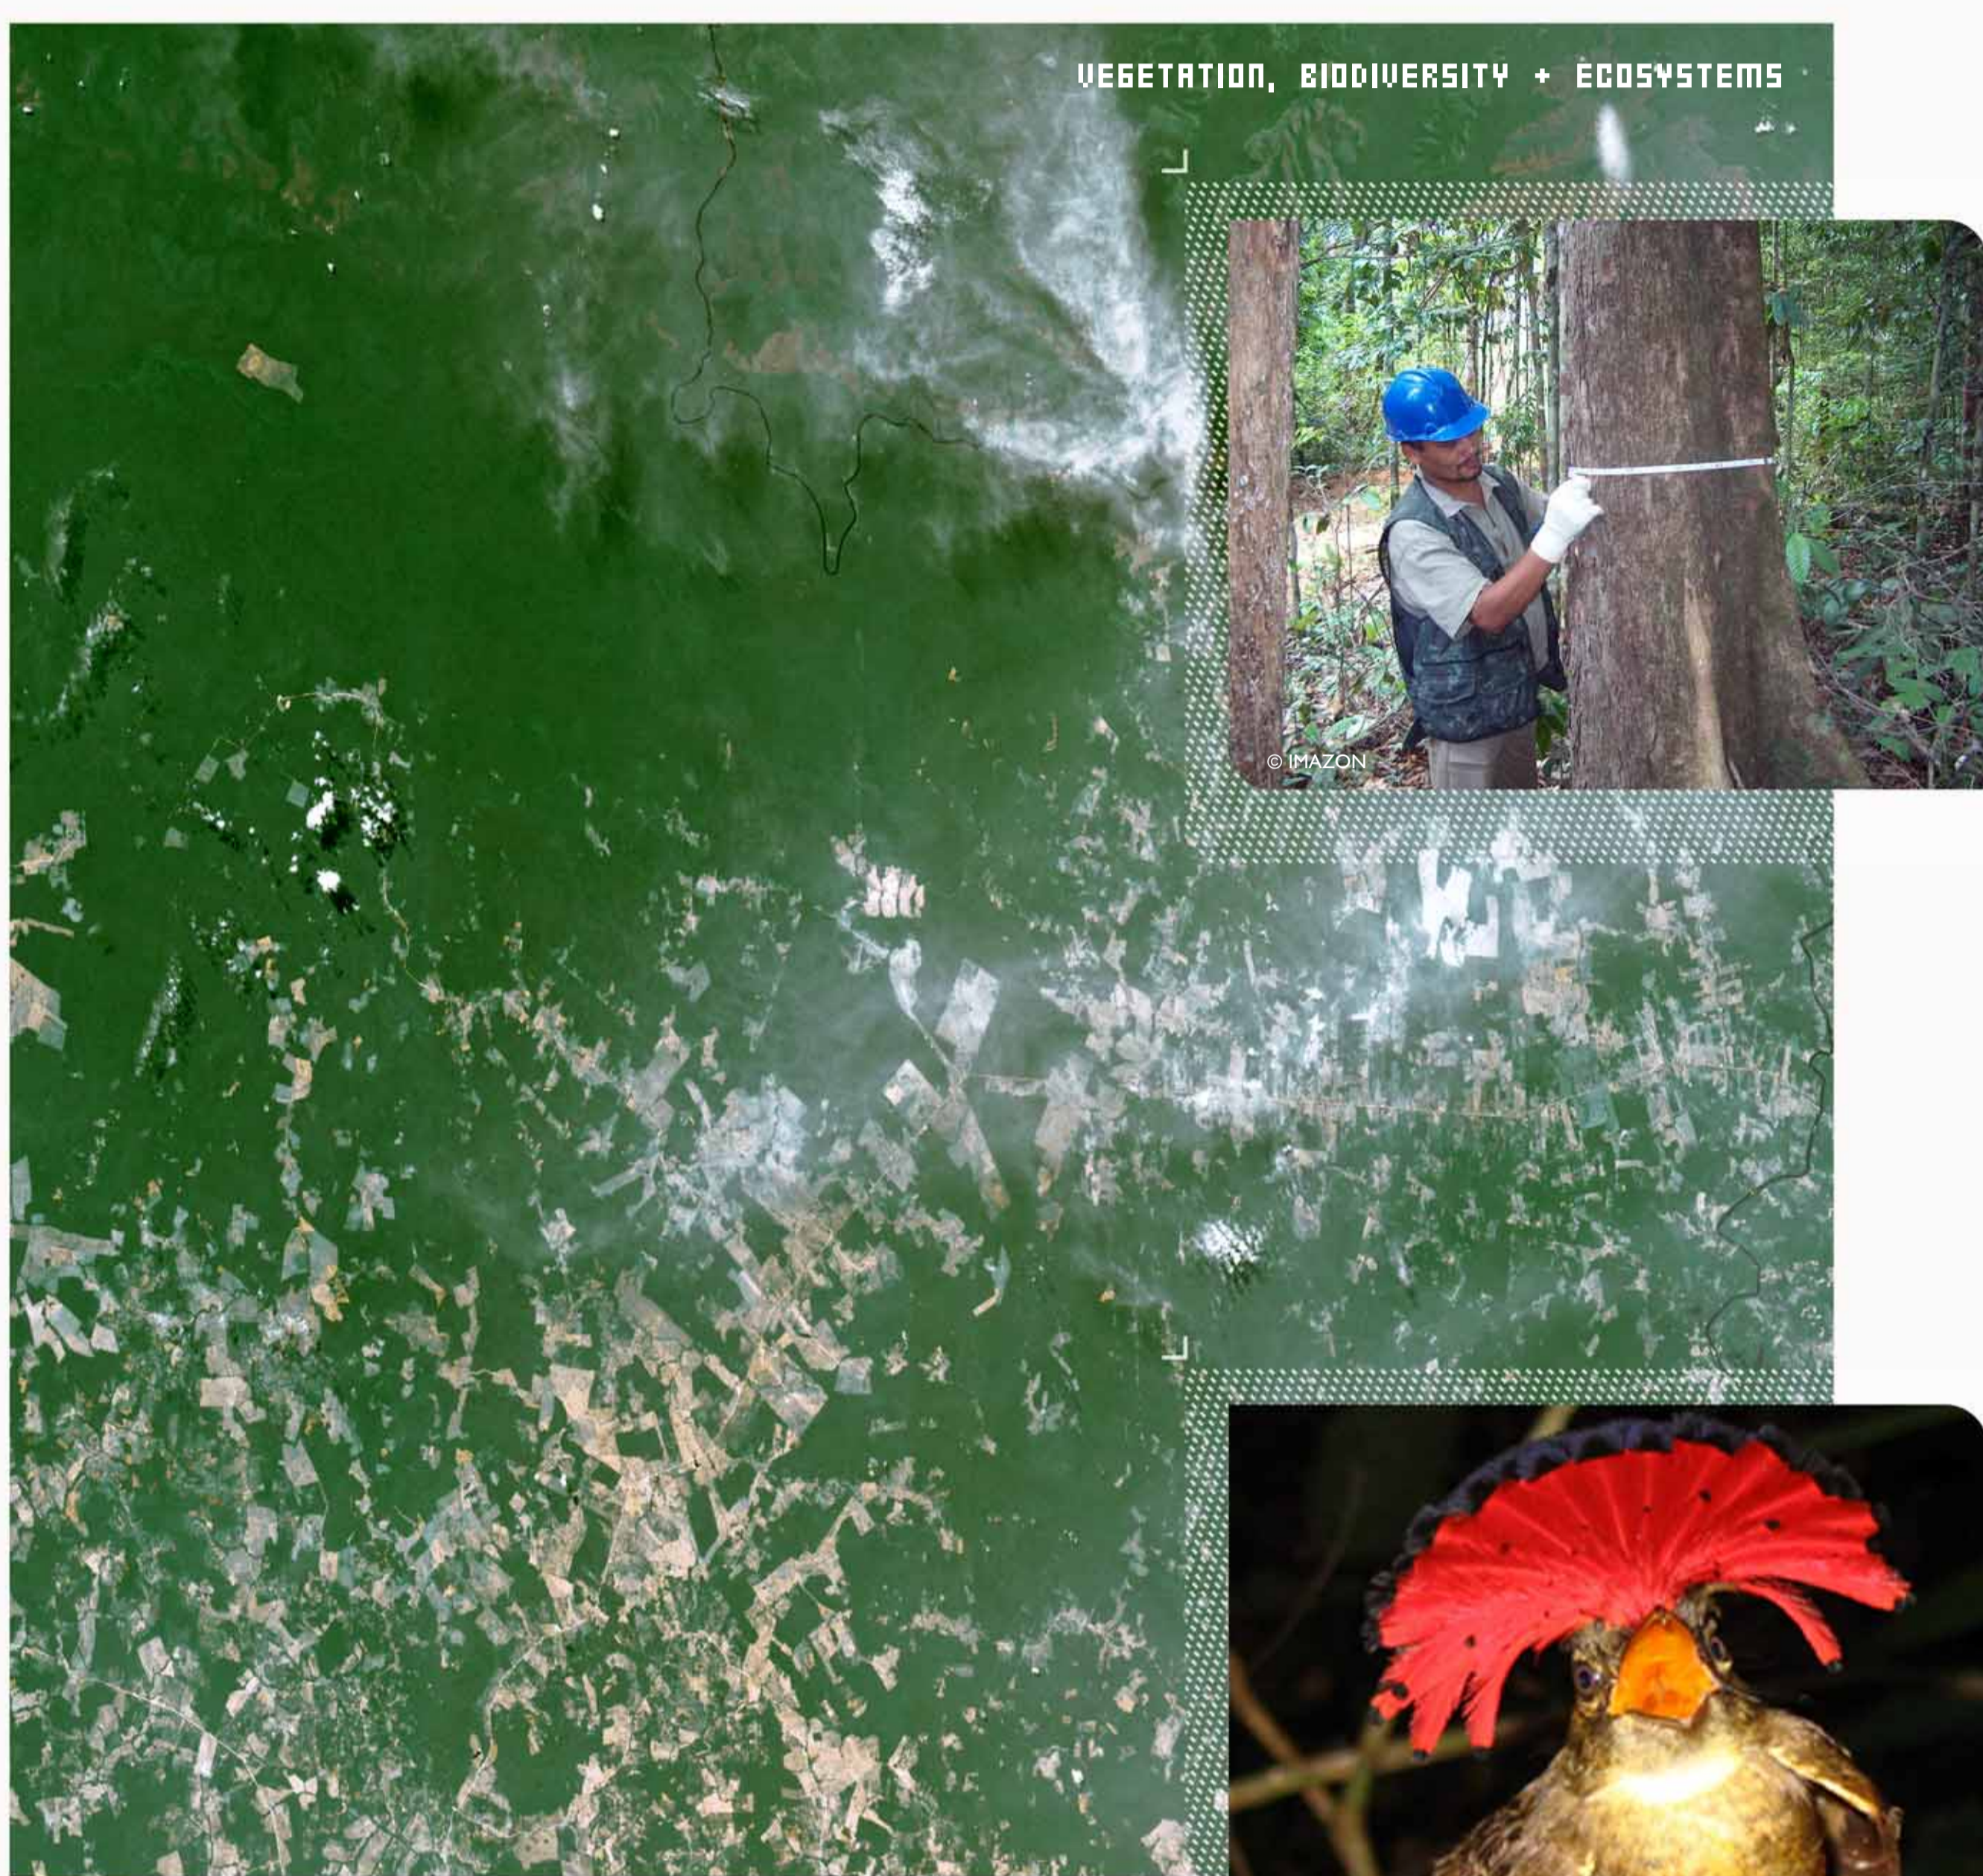

PLANET ACTION
Spot the impacts, engage in action

Protecting the Amazon Forest

IMAZON, BRAZIL

Earth Observation and GIS communities fighting the climate crisis

SPOT5, Brazil - 2007

Why

Most protected areas in the Brazilian Amazon are under tremendous anthropogenic pressure.

Planet Action is a non-profit initiative launched by Spot Image and joined by participating partners.

www.planet-action.org